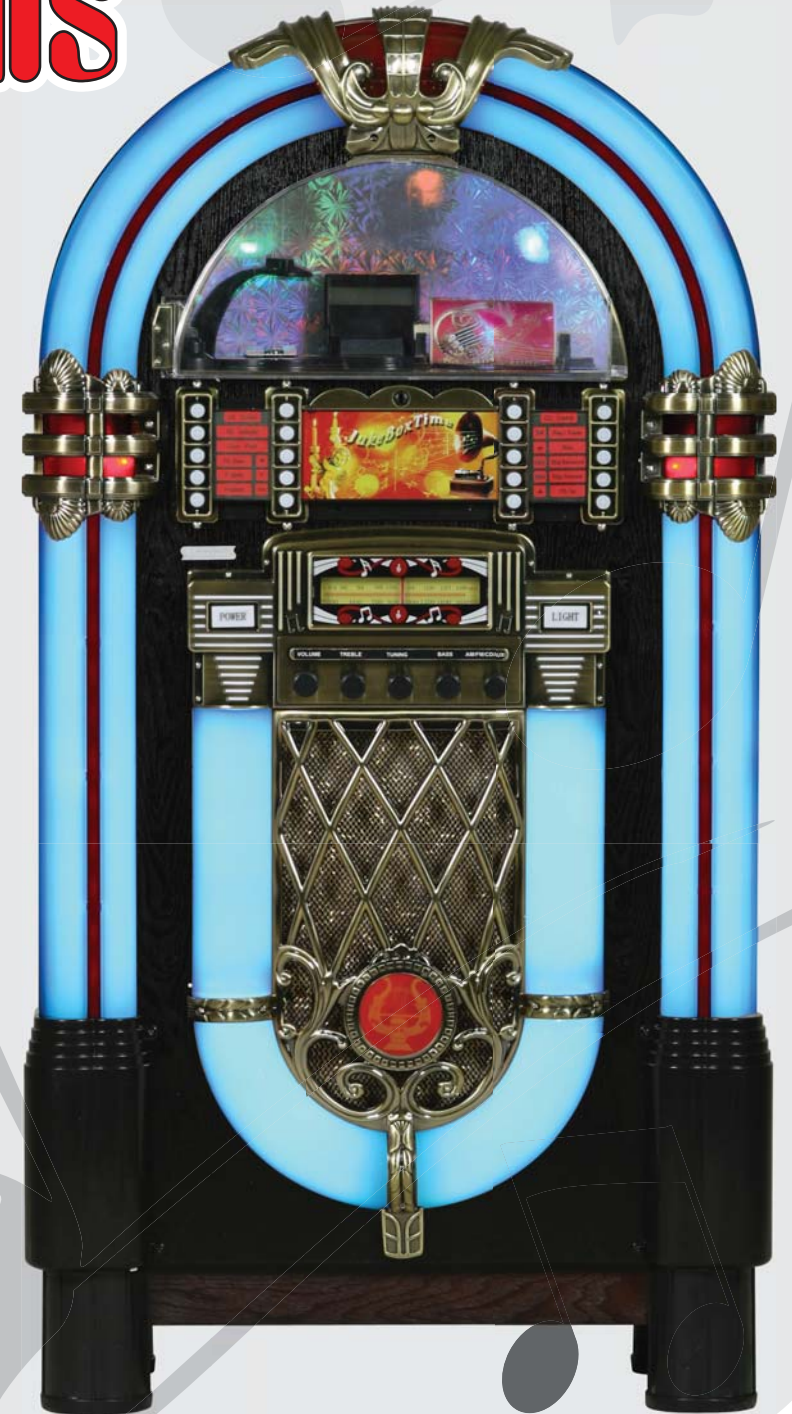

# Juke box MEMPHIS

(BIG)

www.behrend-automaten.de

## Art.5080

- Sanyo cd player
- USB / SD function
- AM - FM radio
- Sound quality: 2.1 stereo
- 7 colour changing led light system (with possibility to choose the colour)
- Digital display
- Wooden cabinet
- Audio equalizer
- Power output: 2 x 40 W
- Sizes 57 x 105 x 30 cm
- Volume: 0,283 m<sup>3</sup>
- Weight: 29 Kg
- Functional remote control